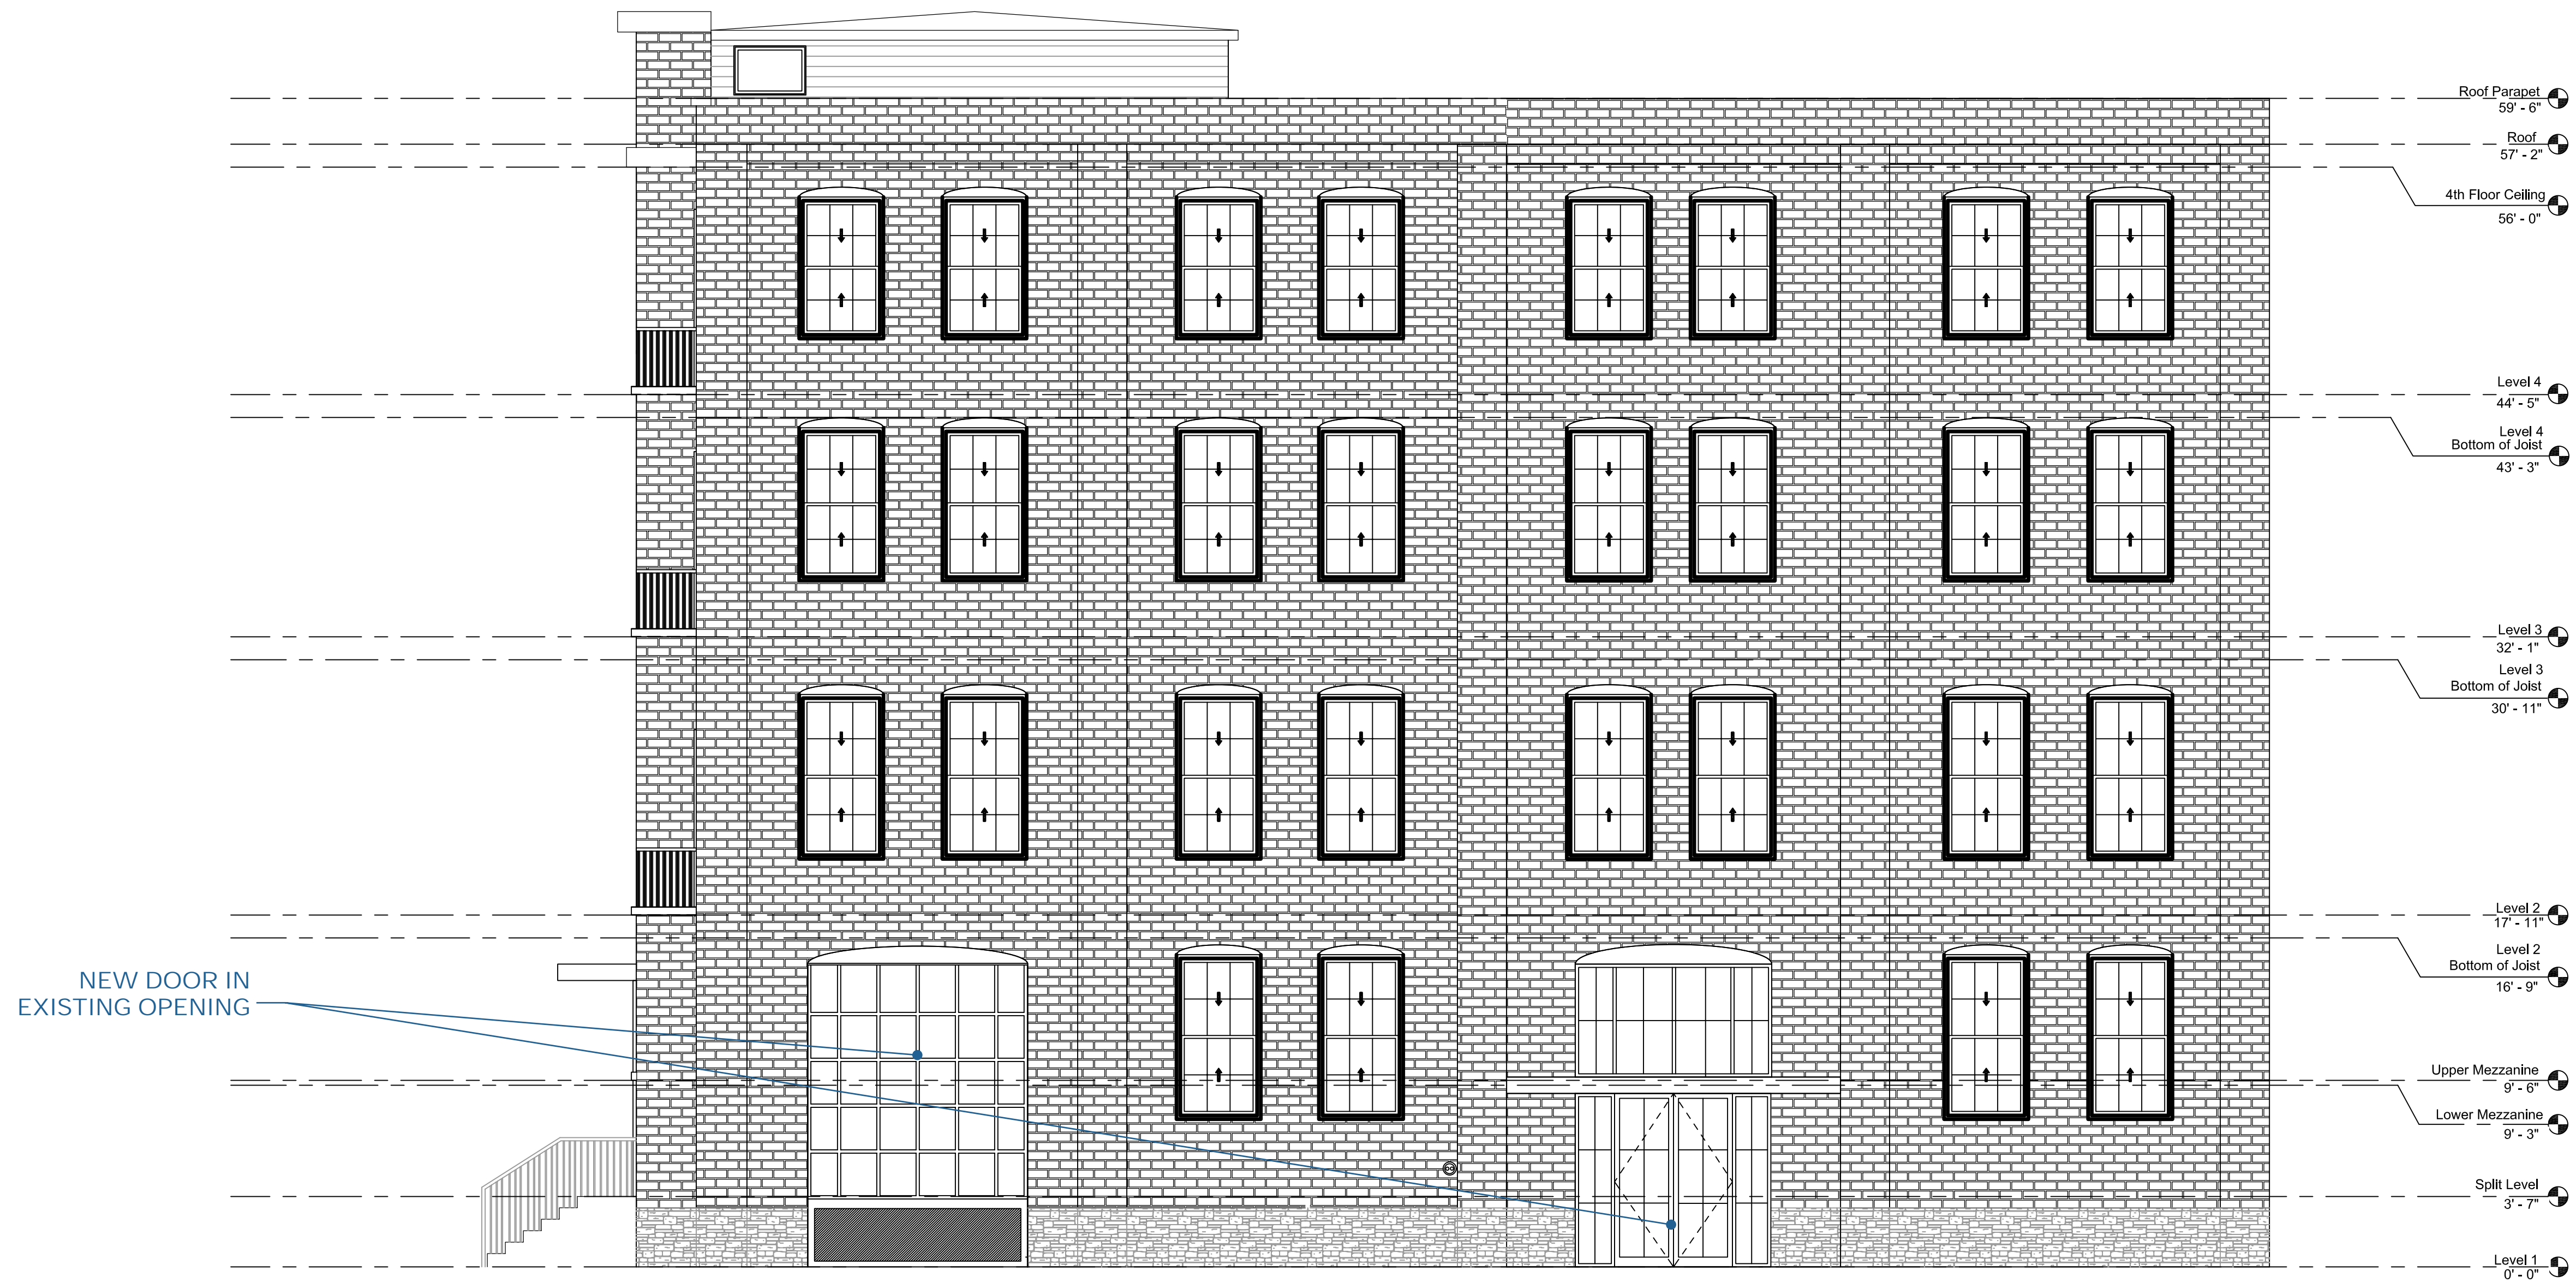

- Playground/General Rec
- Tee/Green
- Topography
- Index Contour
- Intermediate Contour
- Creek / Stream
- River / Lake

- Boundaries
- Parcel
- Zoning

1 Kenton Way
 Louisville, KY 41011
 502.581.8980
 Hours: M-F 8-5
 www.hwb.org

1534 BANKCLICK | SITE PLAN
 OCTOBER 04, 2024

1534 BANKLICK | WEST ELEVATION
 OCTOBER 4, 2024

NEW DOOR IN EXISTING OPENING

1534 BANKCLICK | SOUTH ELEVATION
OCTOBER 4, 2024