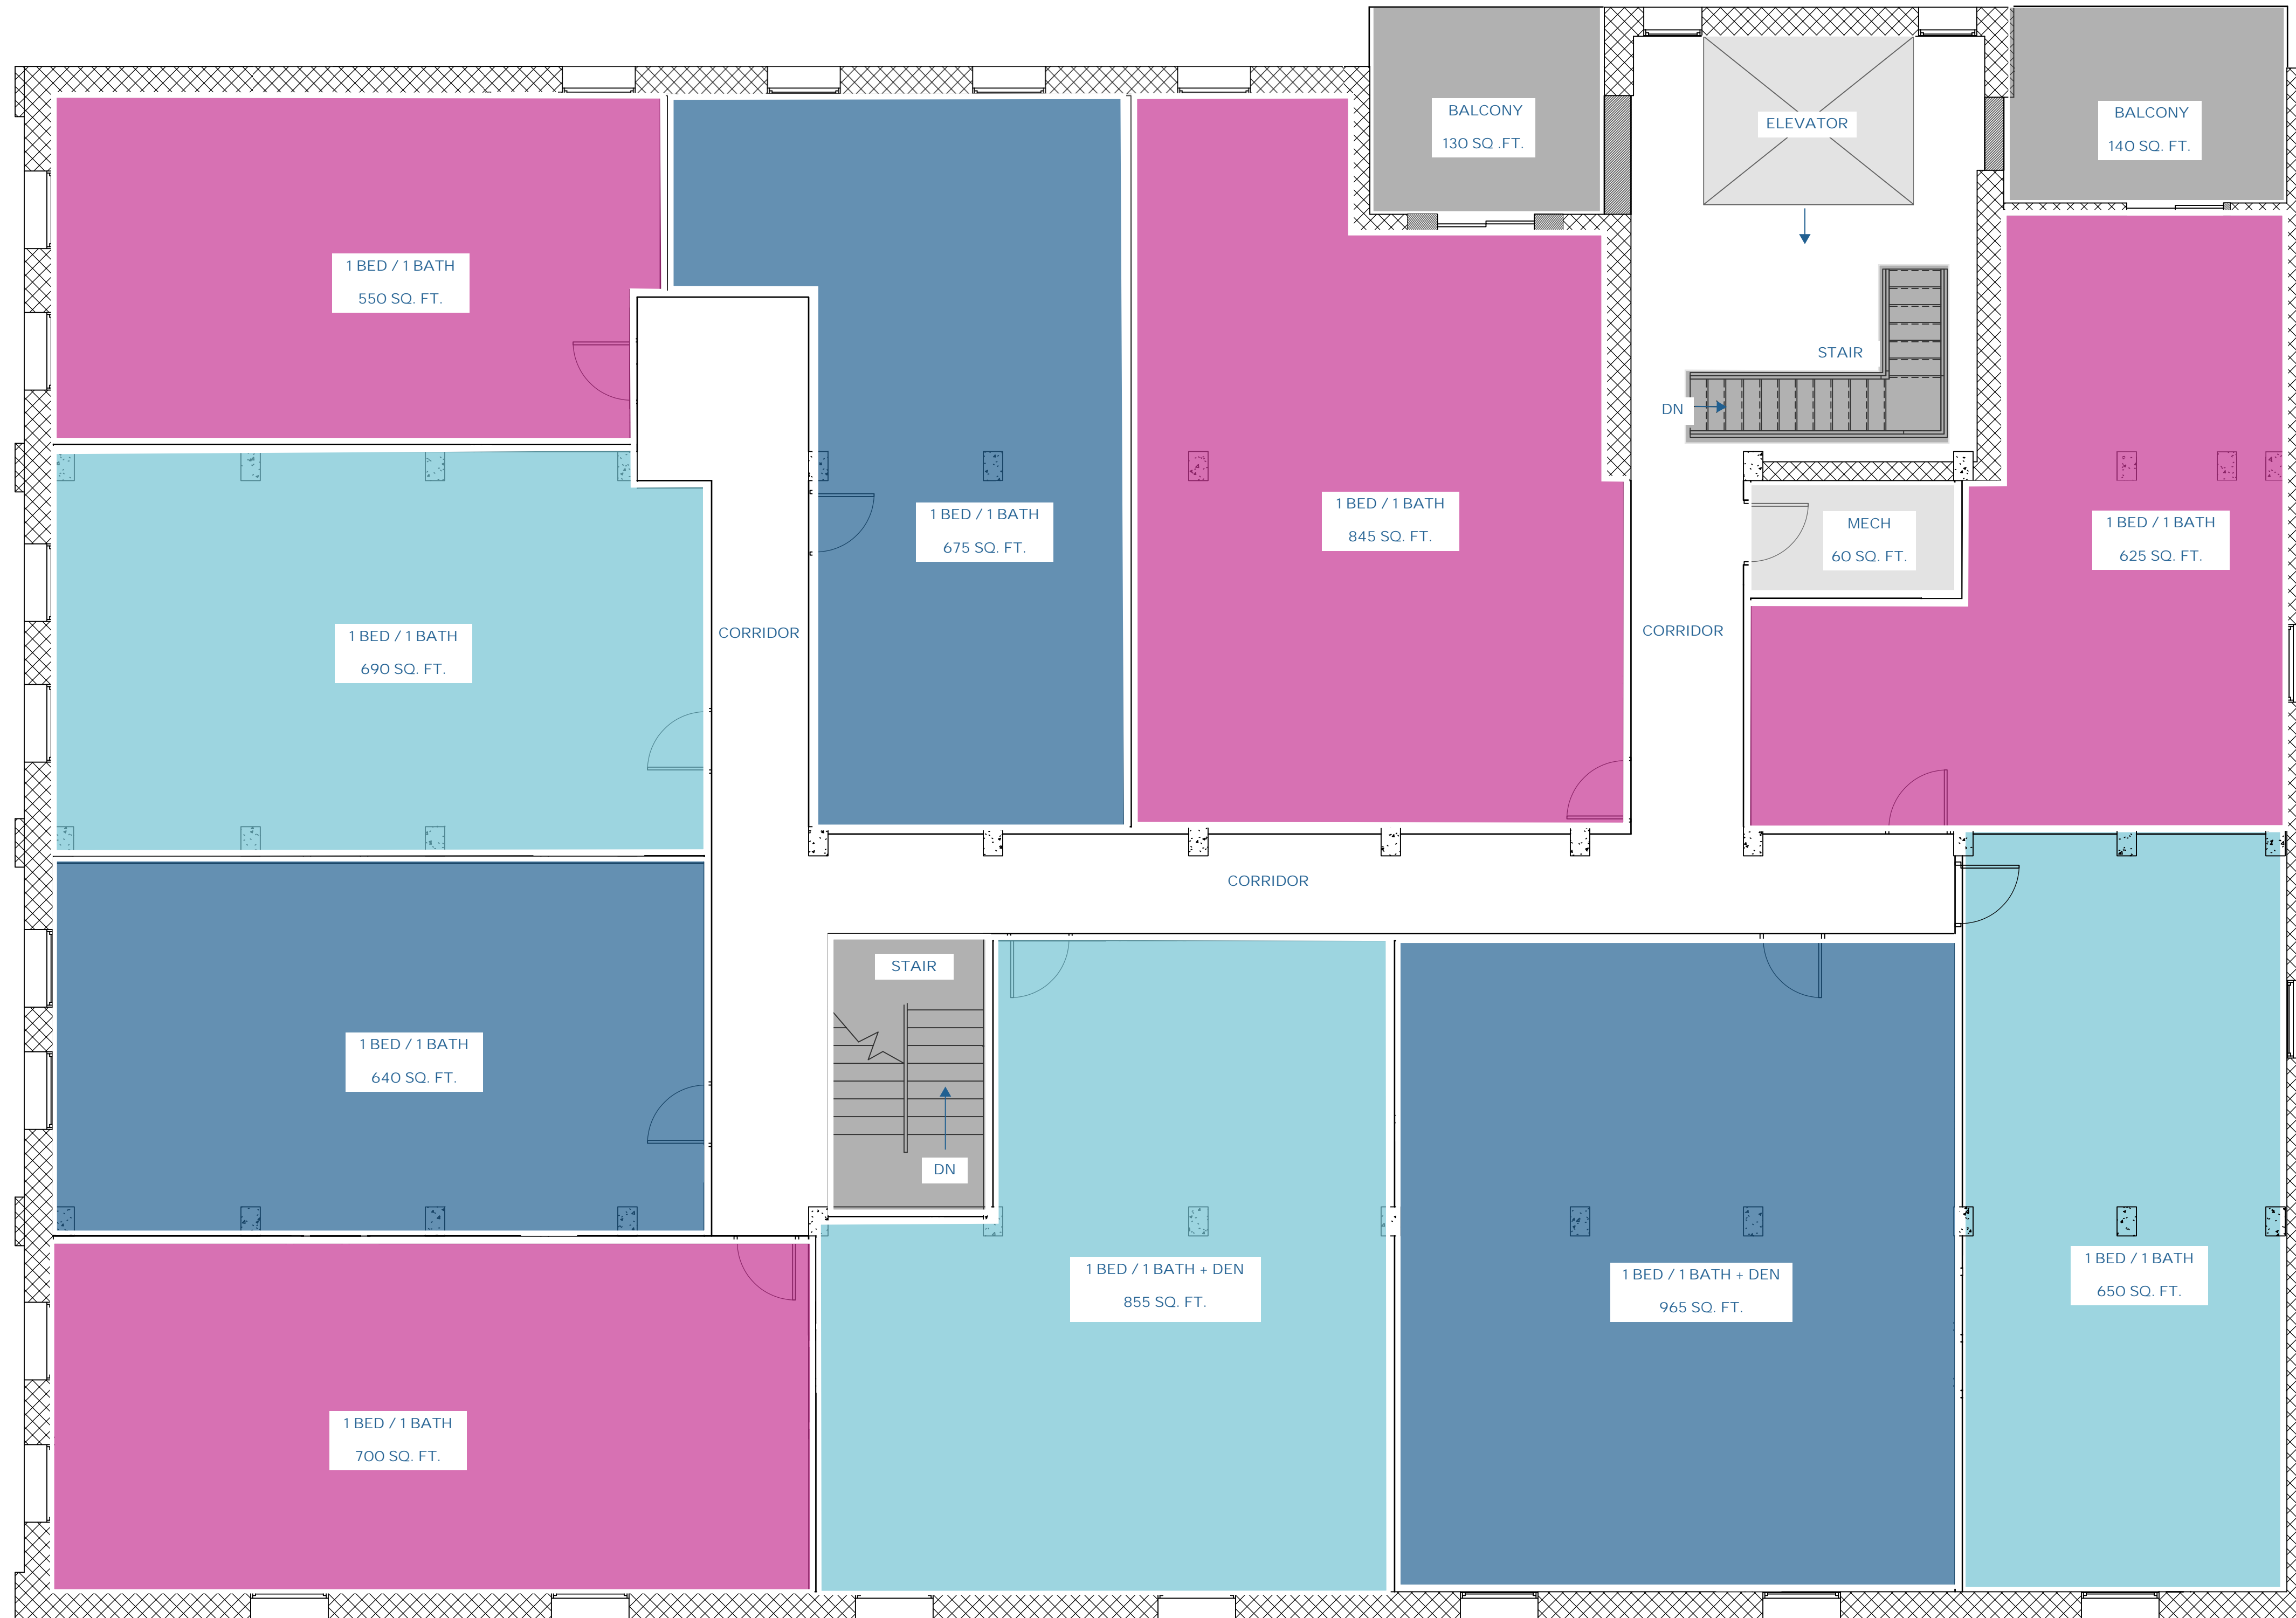

- Playground/General Rec
- Tee/Green
- Topography
- Index Contour
- Intermediate Contour
- Creek / Stream
- River / Lake

- Boundaries
- Parcel
- Zoning

1 Kenton Way
 Louisville, KY 41011
 502.581.8980
 Hours: M-F 8-5
 www.hwb.org

1534 BANKCLICK | SITE PLAN
 OCTOBER 04, 2024

1534 BANKLICK | WEST ELEVATION
 OCTOBER 4, 2024

NEW DOOR IN EXISTING OPENING

1534 BANKCLICK | SOUTH ELEVATION
OCTOBER 4, 2024