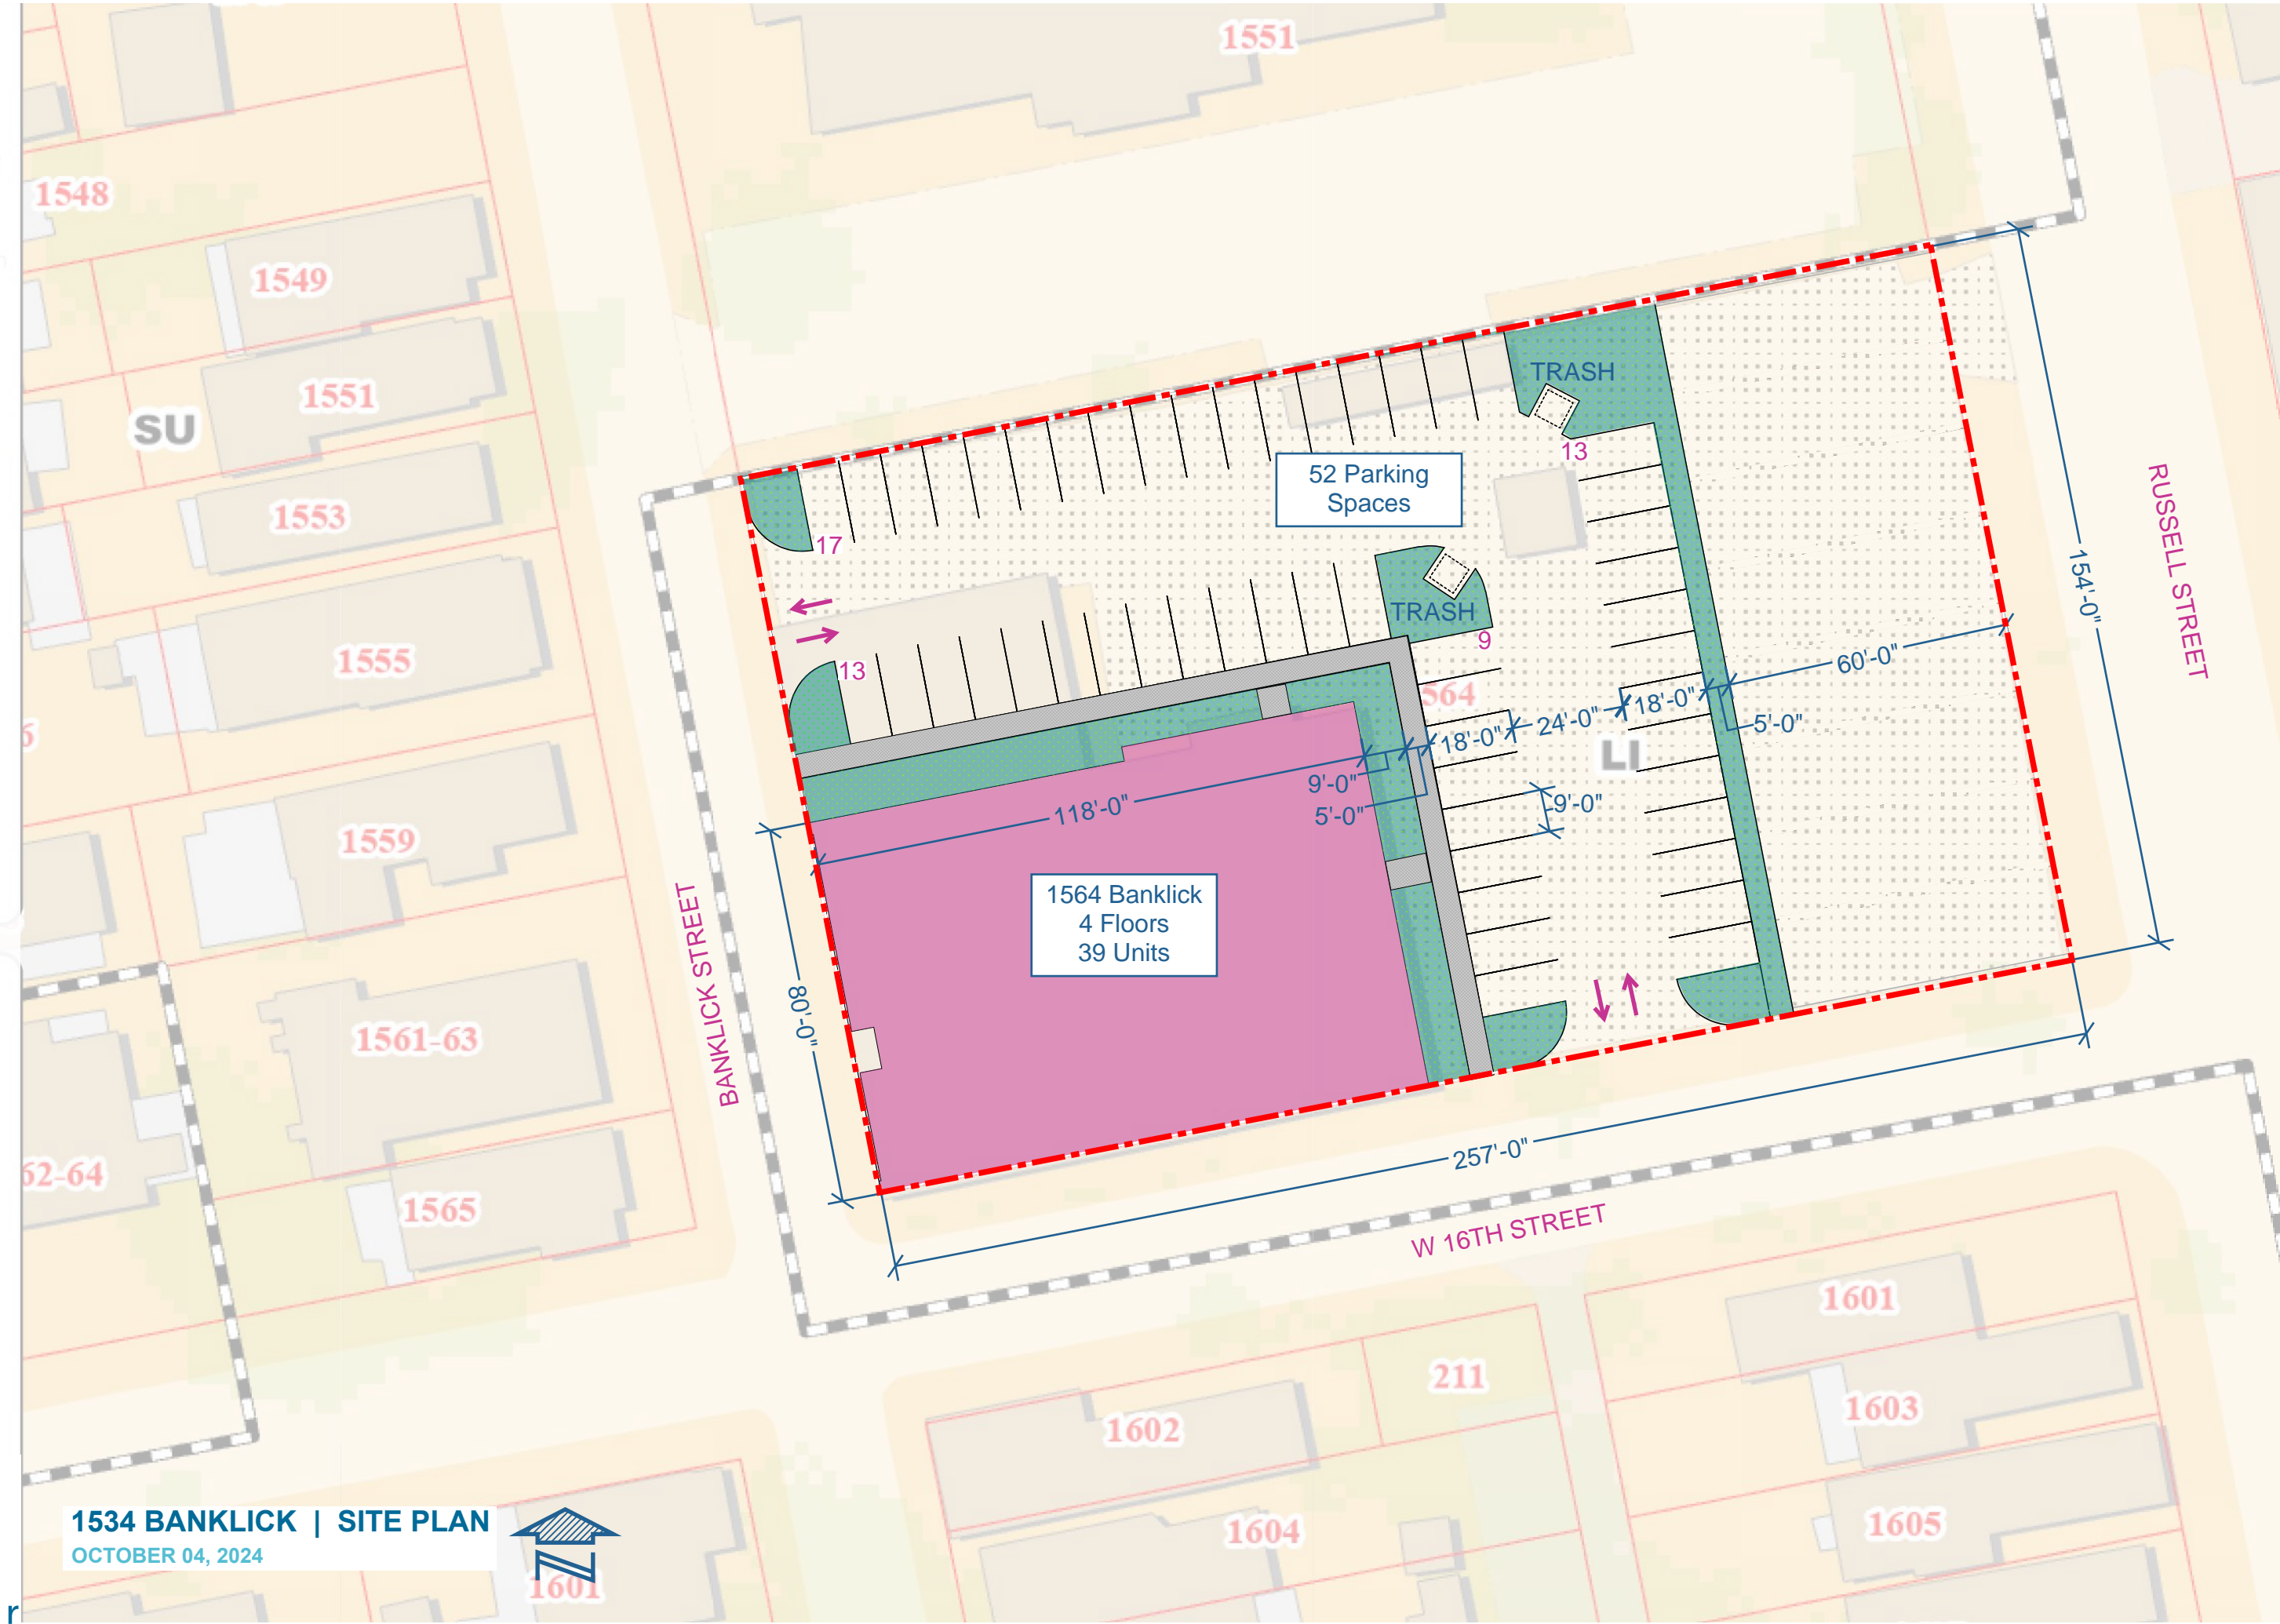

- Playground/General Rec
- Tee/Green
- Topography
- Index Contour
- Intermediate Contour
- Creek / Stream
- River / Lake

- Boundaries
- Parcel
- Zoning

1 Kenton Way
 Louisville, KY 41011
 502.581.8980
 Hours: M-F 8-5
 www.hwb.org

1534 BANKCLICK | SITE PLAN
 OCTOBER 04, 2024

1534 BANKLICK | WEST ELEVATION
 OCTOBER 4, 2024

NEW DOOR IN EXISTING OPENING

1534 BANKCLICK | SOUTH ELEVATION
OCTOBER 4, 2024