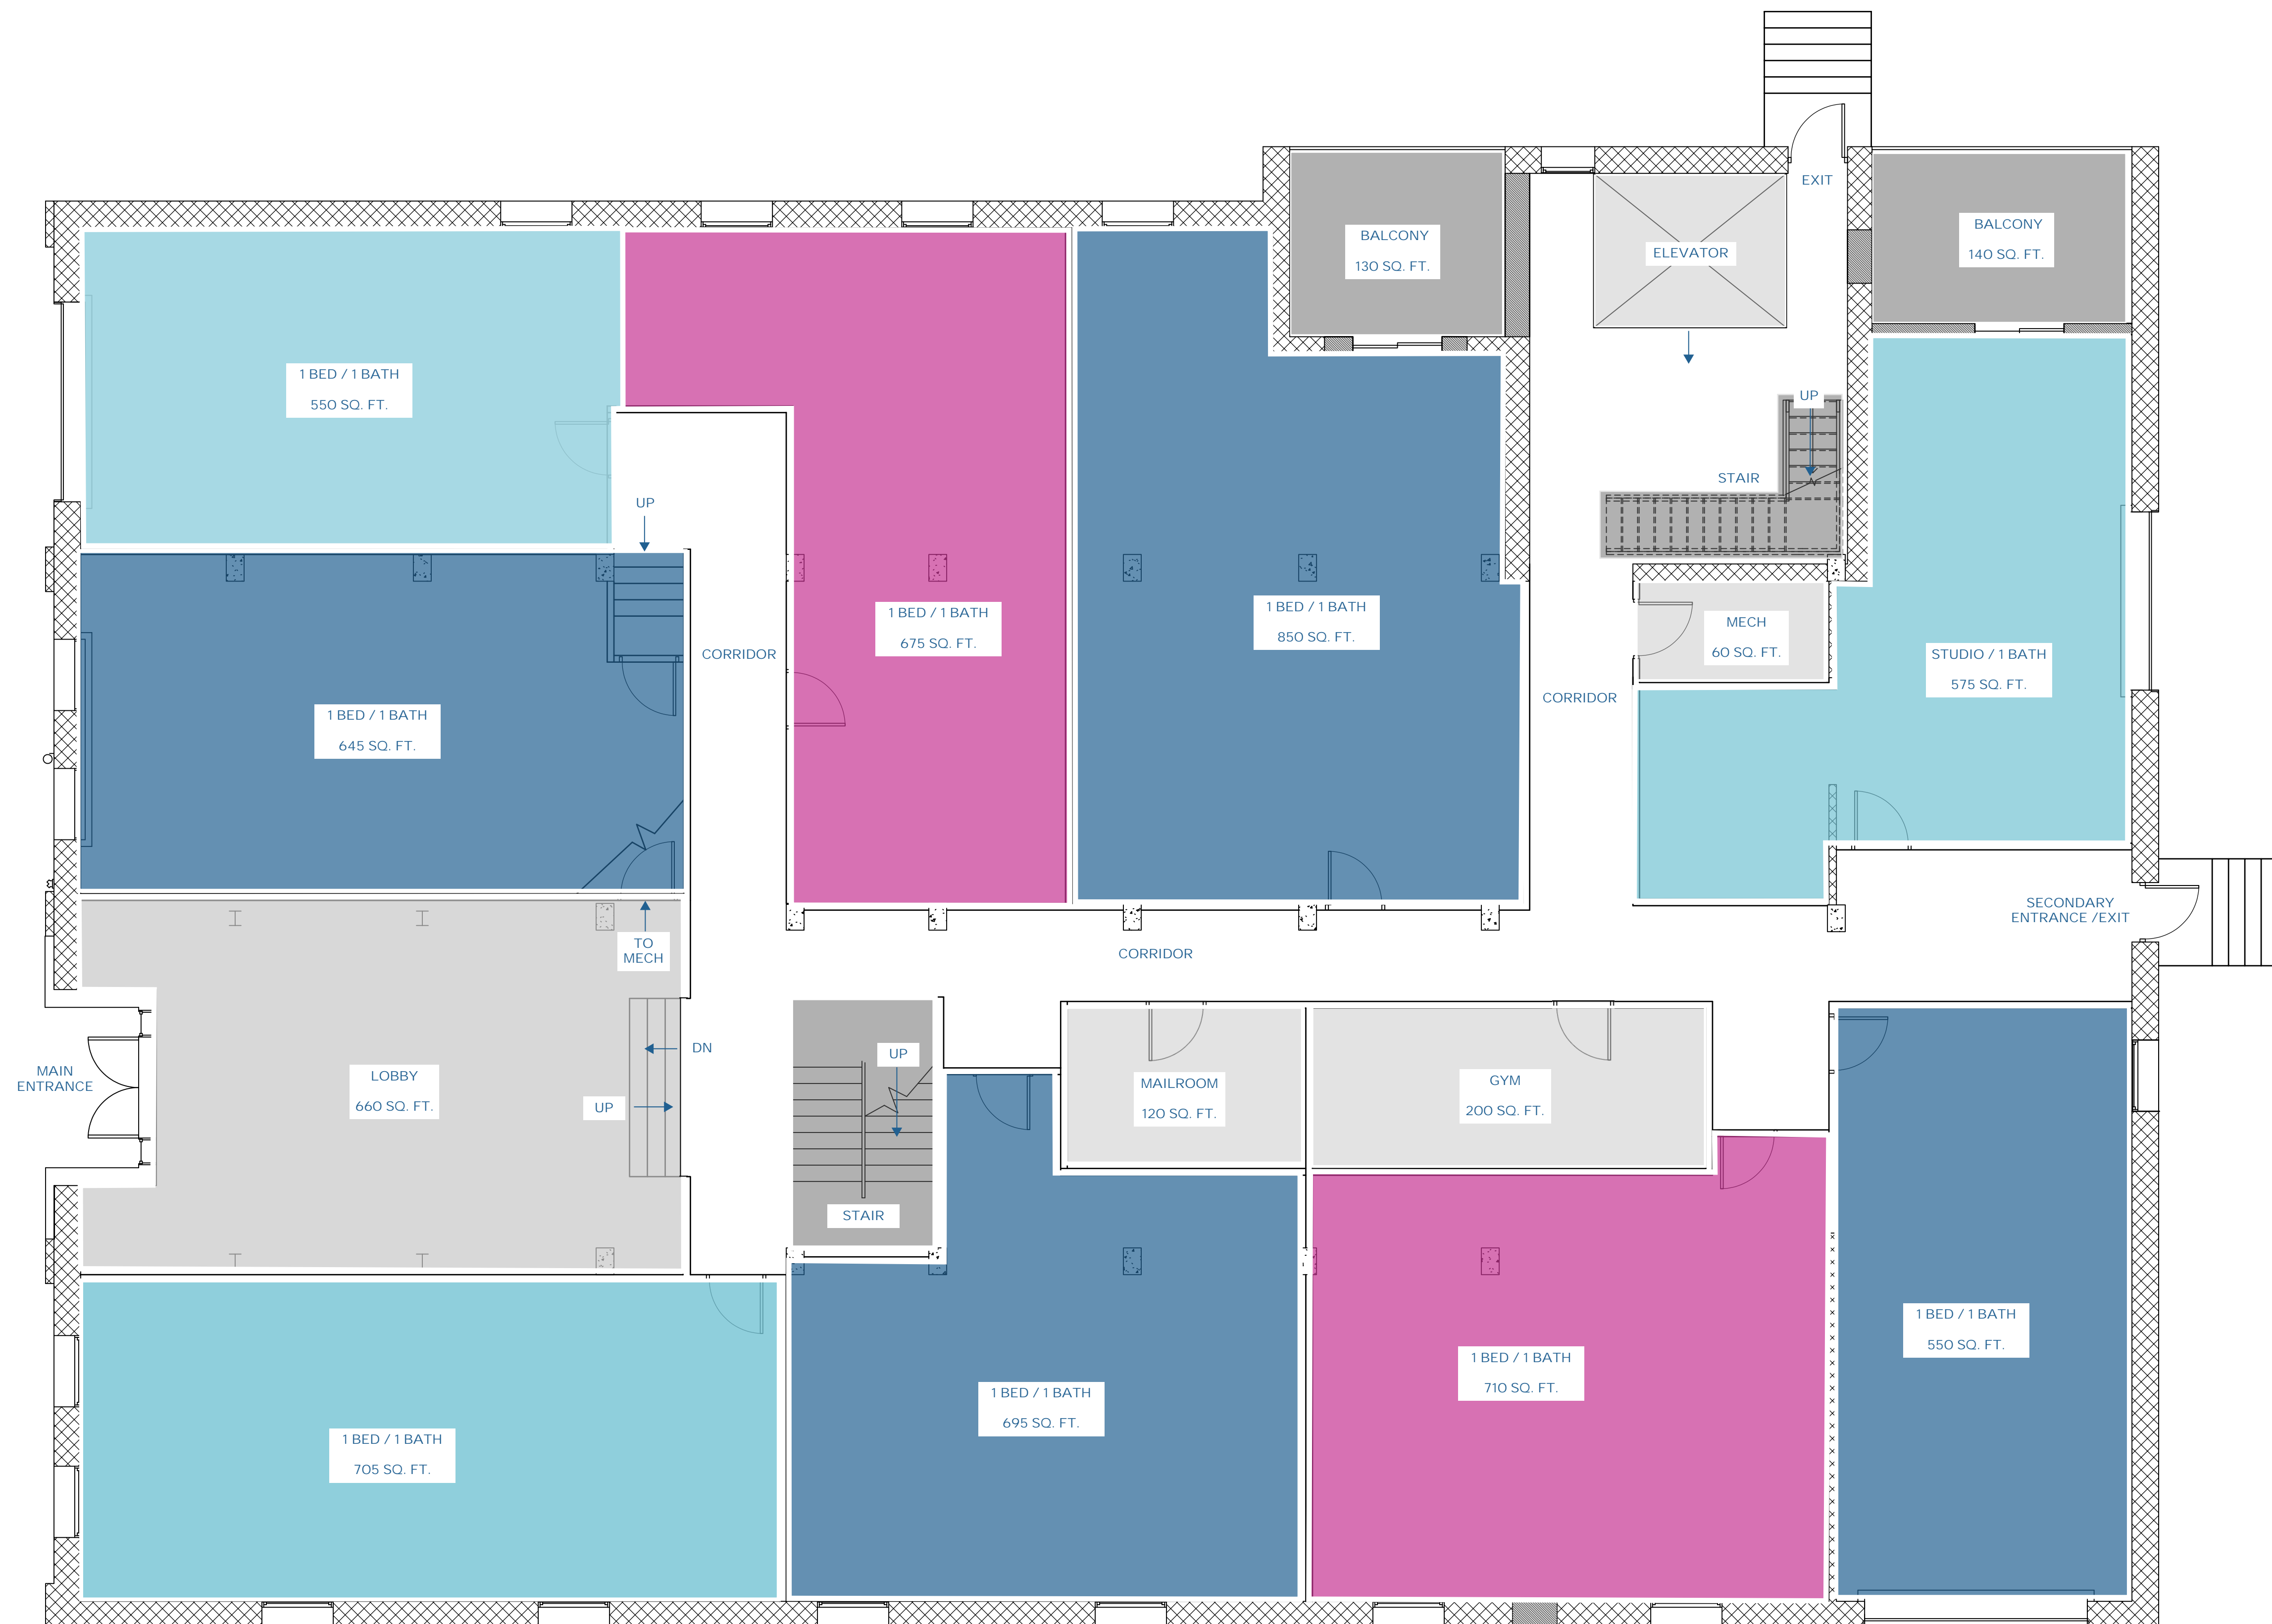

- Playground/General Rec
- Tee/Green
- Topography
- Index Contour
- Intermediate Contour
- Creek / Stream
- River / Lake

- Boundaries
- Parcel
- Zoning

1 Kenton Way
 Louisville, KY 41011
 502.581.8980
 Hours: M-F 8-5
 www.hwb.org

1534 BANKCLICK | SITE PLAN
 OCTOBER 04, 2024

1534 BANKLICK | WEST ELEVATION
 OCTOBER 4, 2024

NEW DOOR IN EXISTING OPENING

1534 BANKCLICK | SOUTH ELEVATION
OCTOBER 4, 2024